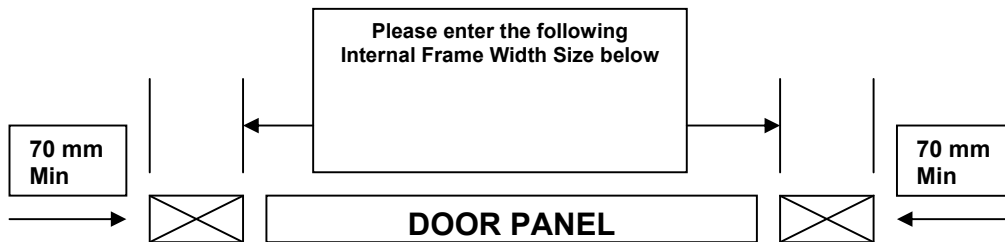

'D' Type- Purpose Made Doors

Please refer to Garador Brochure for door style Purpose made size availability

Maximum Internal Frame Width = 4269 mm
Minimum Internal Frame Width = 2745 mm

Maximum Internal Frame Height = 2286 mm
Minimum Internal Frame Height = 1931 mm

Please ensure you have viewed and understood the Technical Data in the Garador Brochure before filling out this form

Plan View – Width

Side View – Height